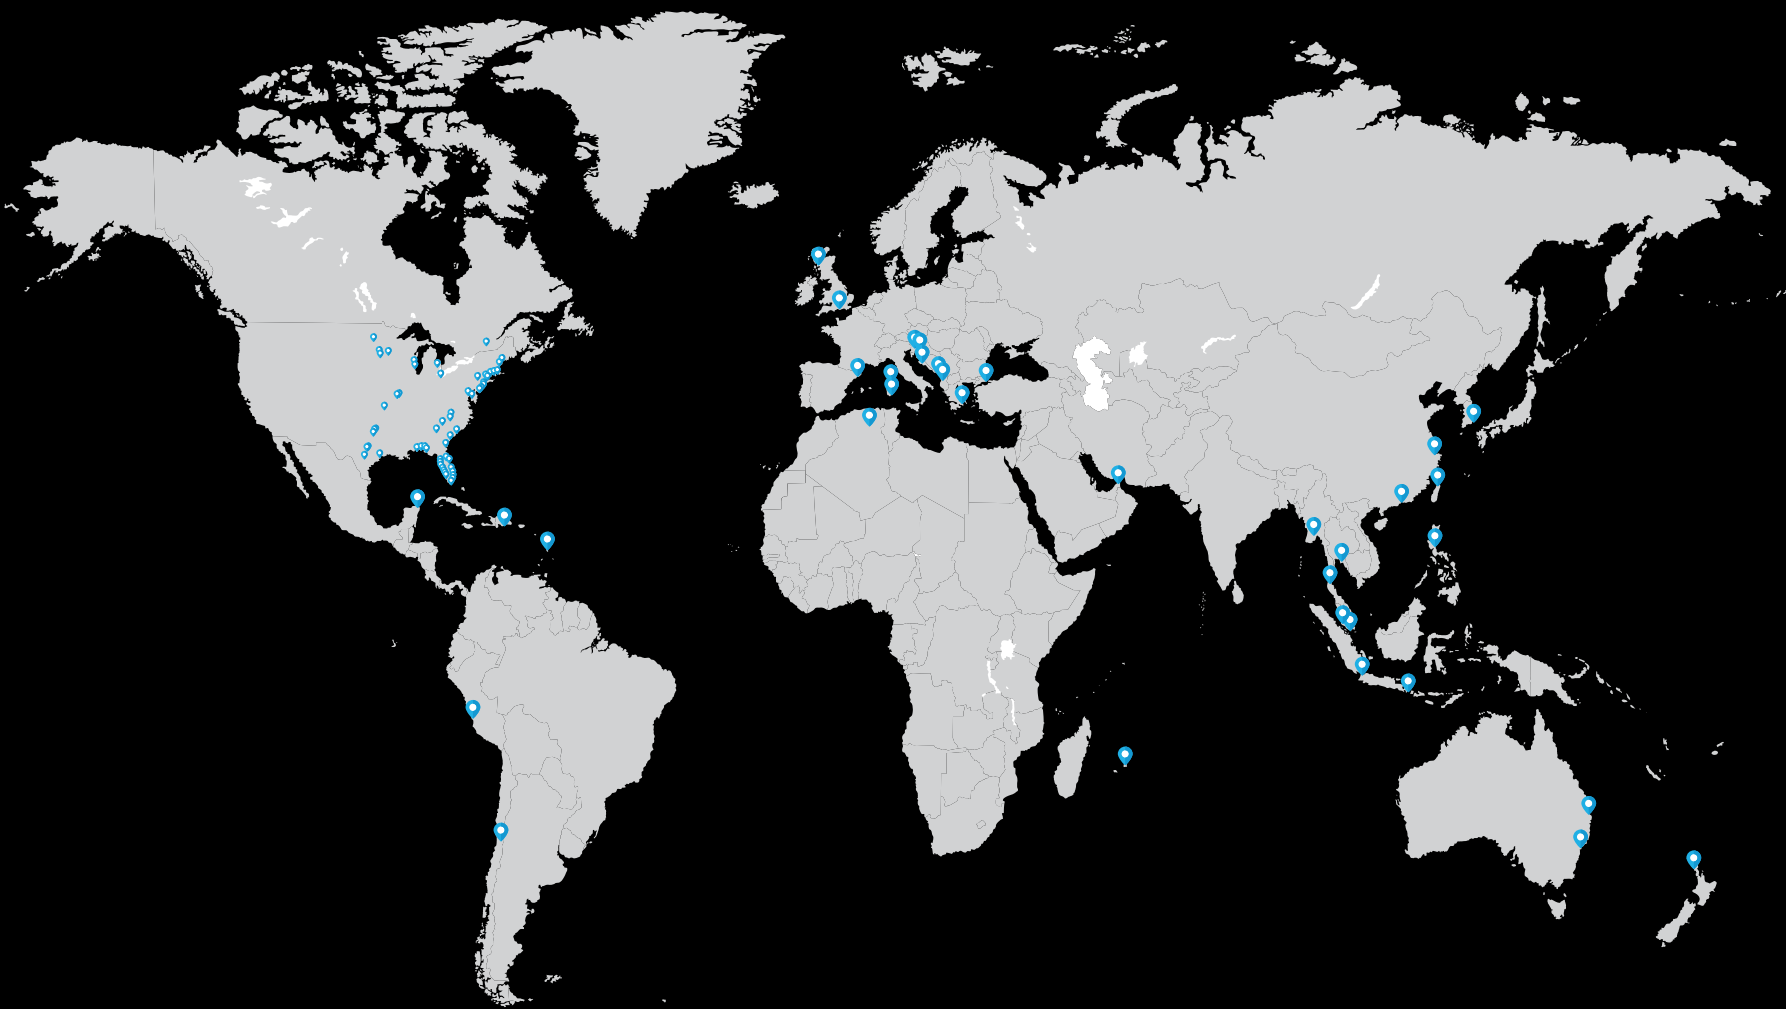

GRAY

MOCHA

MAIN DECK

CABIN

With over 40 years of manufacturing experience and the collaboration of multiple award-winning firms and designers, Aquila Power Catamarans is the recognized leader for innovation, quality, and performance in this growing category of pleasure boats.