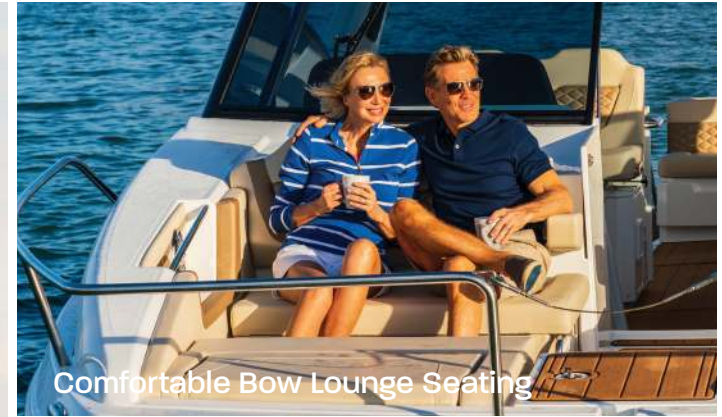

36

 **AQUILA**

36 SPORT POWER CATAMARAN

36

SPORT POWER CATAMARAN

Distinctly different with a design that bridges the divide between highly functional, recreational day-boats and luxury sport yachts, the Aquila 36 Sport Power Catamaran features details and quality that are astounding.

Enclosed Salon

Storage and Grill Center

**ENTERTAINING.
INVITING.
MEMORABLE.**

Bow Lounge Seating

Spacious Cockpit

Optional Underwater Lighting

**POWERFUL.
EXHILARATING.
FASCINATING.**

AQUILA 36 SPORT POWER CATAMARAN