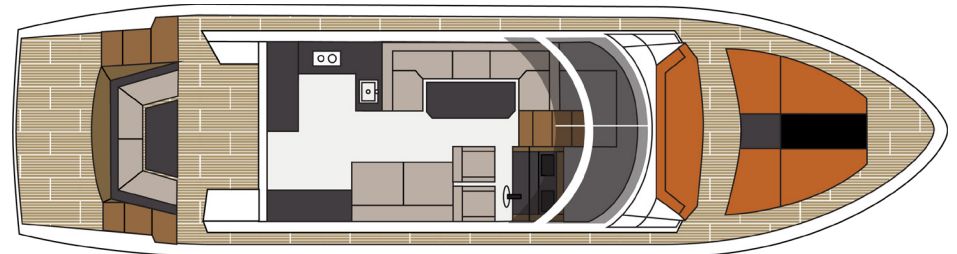

CRUISERS YACHTS

60 CANTIUS

60 CANTIUS

When you step aboard the 60 Cantius, the possibilities are endless. Luxurious and comfortable, powerful and elegant, the 60 Cantius is versatile at every turn. With spacious quarters above and below deck, you can spend more time on the water than ever before. Along with the standard amenities, the 60 Cantius boasts a style and charm that cannot be matched.

Specifications

	IMPERIAL	METRIC
LOA	59' 10"	18,24 m
BEAM	16'	4,9 m
BRIDGE CLEARANCE (TOP OF MAST LIGHT)	16' 9"	5,1 m
DRAFT - FULL LOAD	48"	1,27 m
FUEL CAPACITY	647 gal	2449 L
WATER CAPACITY	149 gal	564 L
WASTE CAPACITY	100 gal	379 L
WEIGHT - DIESEL (DRY)	53,000 lbs	24040 kg

*** Weight, Bridge Clearance, Draft subject to change ***

*** Consumable liquids may be less than max capacity ***

BOW LOUNGE – Designed with comfort and luxury in mind, and refusing to compromise on either, the bow is arguably the best seat on the ship. Ideal for morning coffees and conversation, the bow lounge features a comfy crescent lounge area as well as two reclining sun pads.