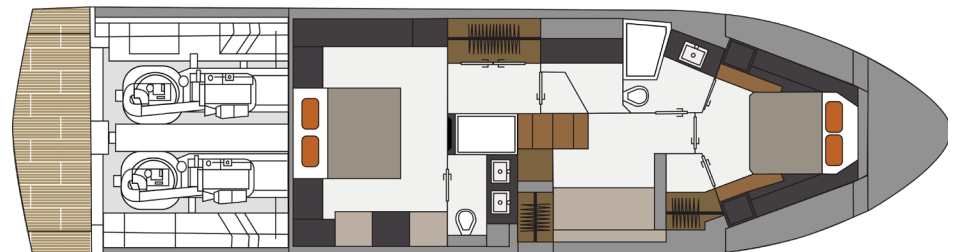

Specifications

	IMPERIAL	METRIC
LOA	59' 10"	18,24 m
BEAM	16'	4,9 m
BRIDGE CLEARANCE (TOP OF MAST LIGHT)	16' 9"	5,1 m
DRAFT - FULL LOAD	48"	1,27 m
FUEL CAPACITY	647 gal	2449 L
WATER CAPACITY	149 gal	564 L
WASTE CAPACITY	100 gal	379 L
WEIGHT - DIESEL (DRY)	53,000 lbs	24040 kg

*** Weight, Bridge Clearance, Draft subject to change ***

*** Consumable liquids may be less than max capacity ***